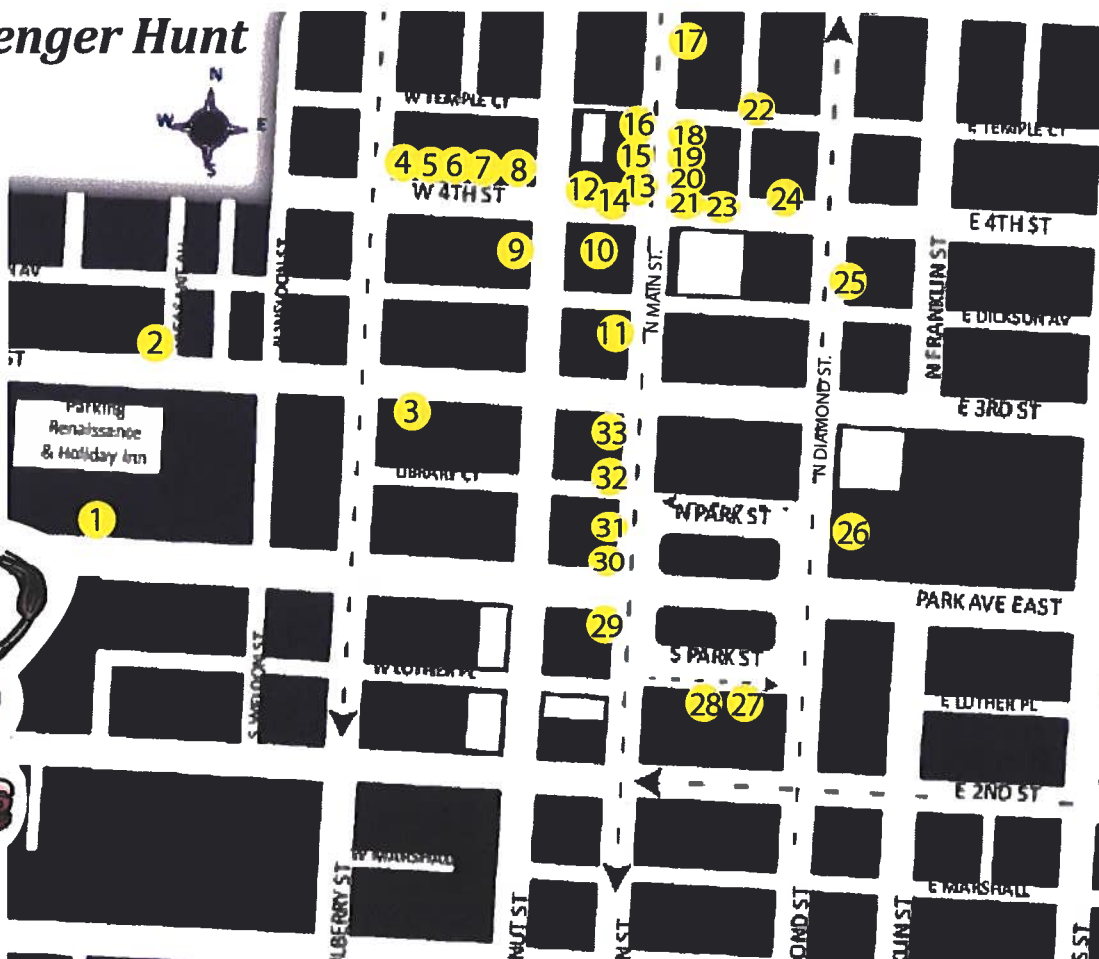

Downtown Scavenger Hunt Checklist 2019