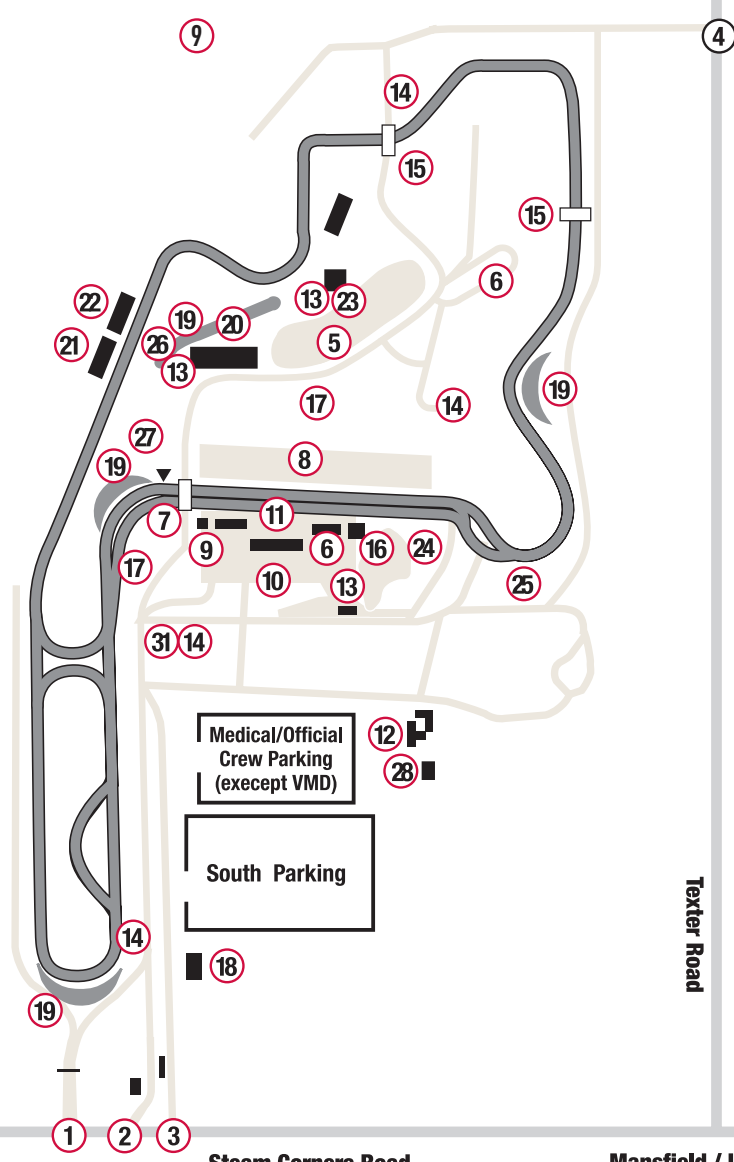

← Cleveland

State Route 97

- ① Gate #1-South Spectator Gate
- ② Gate #2-Will Call
- ③ Gate #3-Registration
- ④ Gate #6-North Spectator Gate
- ⑤ Manufacturers Midway
- ⑥ Permanent Restroom Facilities
- ⑦ Goodyear Drive-over Bridge
- ⑧ Championship Row—Hospitality
- ⑨ Medical Building
- ⑩ Garages
- ⑪ Victory Circle
- ⑫ Showers/Commissary
- ⑬ Concession/Souvenir Stands
- ⑭ Concession Stand
- ⑮ Honda Walk-over Bridge  
Mid-Ohio Walk-over Bridge
- ⑯ Goodyear Tower
- ⑰ Handicap Parking
- ⑱ Guest Services Headquarters
- ⑲ Observation Mound
- ⑳ Handicap Viewing Deck
- ㉑ Grandstand 1
- ㉒ Grandstand 2
- ㉓ Mid-Ohio Deck—Hospitality
- ㉔ Finish Line—Hospitality
- ㉕ Carousel—Hospitality
- ㉖ Mid-Ohio Patio
- ㉗ Tunnel to Grandstands 1 and 2
- ㉘ Storage
- ㉙ Motocross
- ㉚ Camping Area
- ㉛ KeyBank ATM

State Route 97

Lexington →

Texter Road

Steam Corners Road

Mansfield / Lexington →

Ross Road

State Route 314

← Columbus